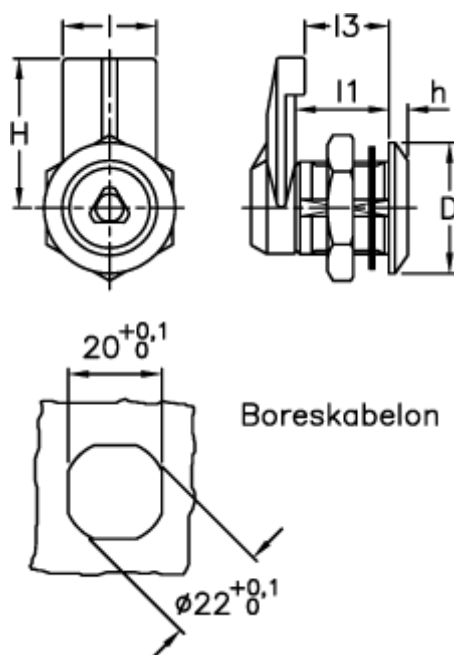

# Data Sheet

Article number: 2310421403

Description: E+G Latch w/recessed key  
CQT/T-32-18 AE-V0

## Measures

$D = 28$

$H = 32$

$h = 4$

$l = 20$

$l_1 = 20$

$l_3 = 18$